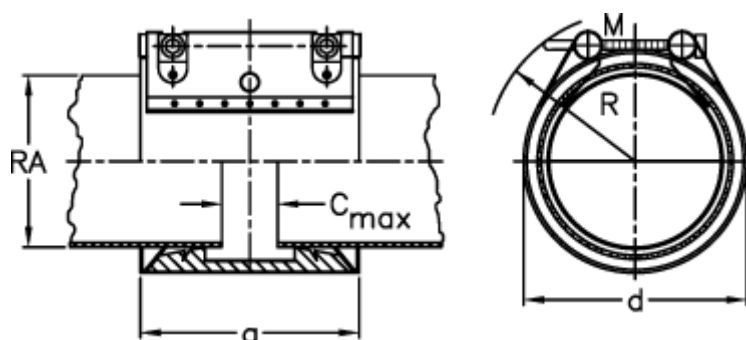

Data Sheet

Article number: 025818660090

Description: Norma Connect pipe coupling
PLAST GRIP PGL W5 Ø=90,0 NBR, 16 bar

Measures

a = 98.0

C max with insertion band = 25

d = 110

M (screw) = M10

Nominal pressure (bar) = 16

R = 130

RA = 90.0

RA min-RA max plastic = 89,0-91,0

Weight a piece = 1.6